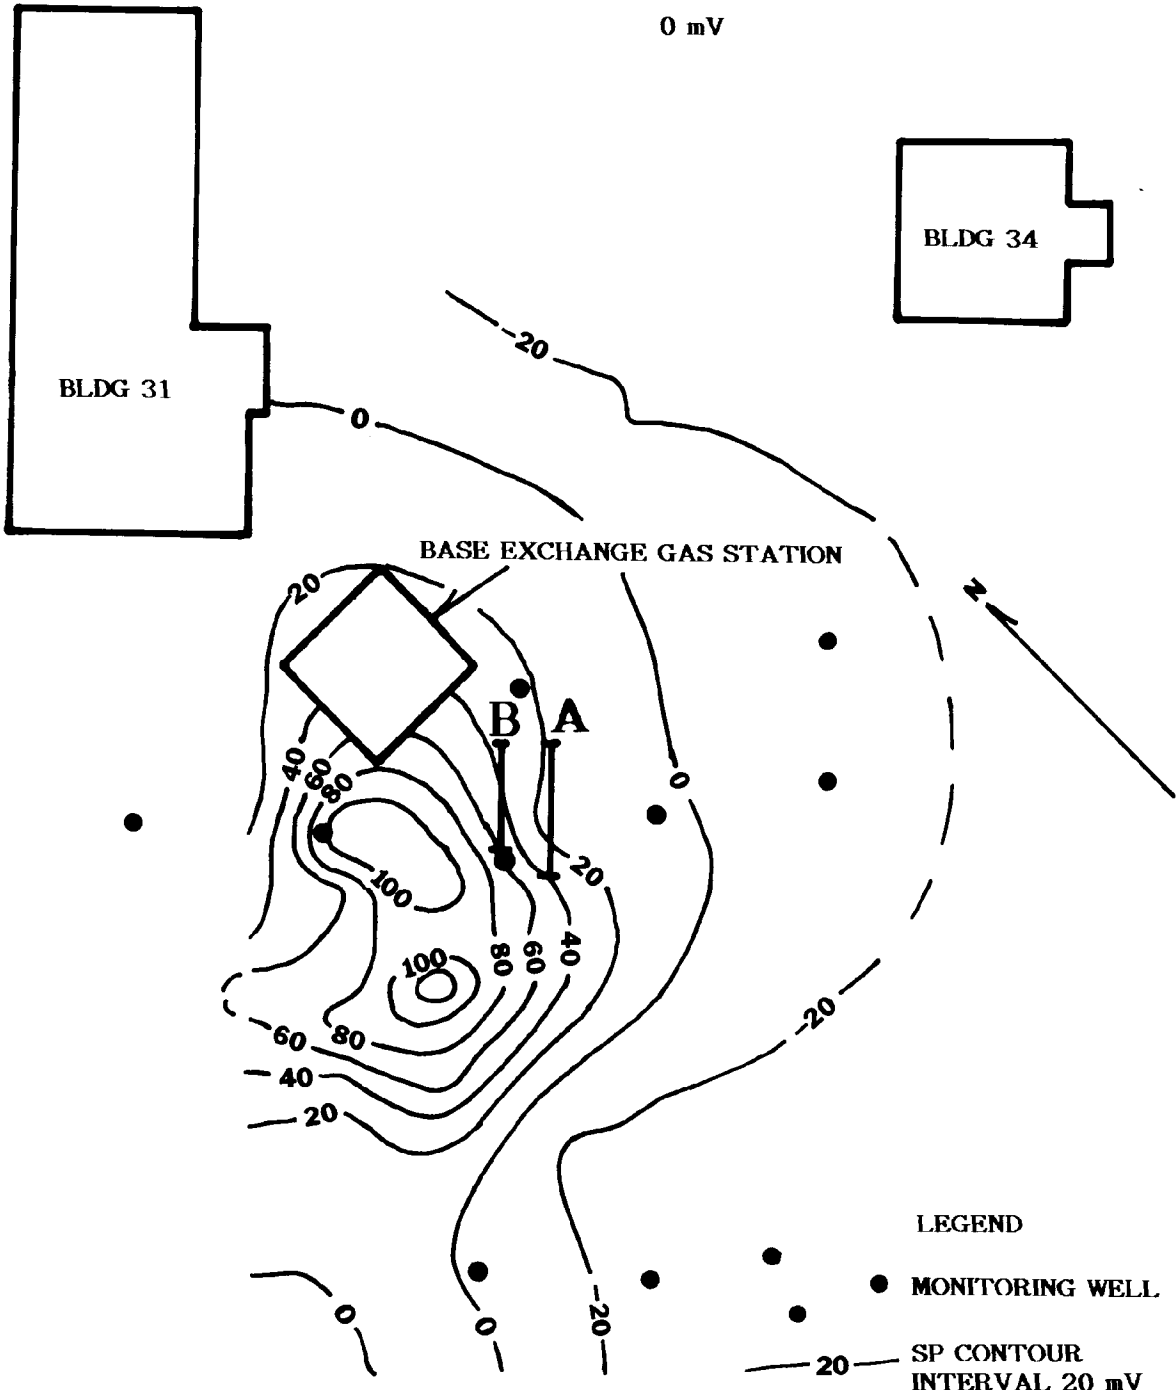

PEASE AIRFORCE BASE BASE EXCHANGE GAS STATION

▲ SP BASE STATION
0 mV

LEGEND

- MONITORING WELL
- 20 — SP CONTOUR
INTERVAL 20 mV

A ——— DETAILED SP
SURVEY LINE

SCALE
FEET

METERS

50